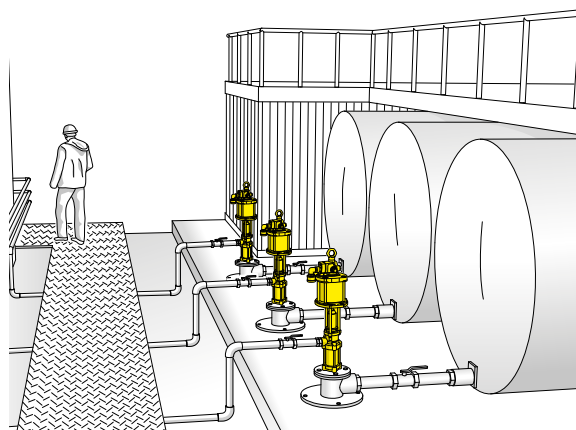

KIT FOR DISPENSING FROM TANK

P/N 0E36340

Modular wall-mounted kit for tank, complete with:

- ▶ P/N 0E90C/51 pump R 5:1 - 45 l/min ▶ P/N 0E10/10 pump support bracket
- ▶ P/N 0E33434 bung adaptor ▶ P/N 0E38026 flexible suction hose
- ▶ P/N 0E38056 rigid suction tube ▶ P/N 963/1 air hose connection 1/2" - 1 m
- ▶ P/N 983/1 oil hose connection 1" - 1 m ▶ P/N 0E38211 ball valve 1/2"
- ▶ P/N 0E33119 nipple 1/2" x 1/2" G ▶ P/N 0E37817 air regulator

📦 No.2 packing m³ 0,120 🪴 kg 22

P/N 0E36610-S

Dispensing kit for oil and allied products with pump inserted centrally and hose reel,

- complete with: ▶ P/N 0E35163 pump R 3:1 - 14 l/min ▶ P/N 0E36602 pump support bracket ▶ P/N 0E38071 nipple 1/2" x 1/2" G ▶ P/N 430/41 hose reel 1/2" with 10 m ▶ P/N 0E37758 digital metering gun ▶ P/N 900 drip-tray

📦 No.4 packing m³ 0,250 🪴 kg 48

P/N 0E36620-S

Dispensing kit for oil and allied products with pump inserted centrally and hose reel,

- complete with: ▶ P/N 0E36063 pump R 5:1 - 18 l/min ▶ P/N 0E36602 pump support bracket ▶ P/N 0E38071 nipple 1/2" x 1/2" G ▶ P/N 430/41 hose reel 1/2" with 10 m ▶ P/N 0E37758 digital metering gun ▶ P/N 900 drip-tray

📦 No.4 packing m³ 0,250 🪴 kg 49

PUMP AND HOSE REEL SUPPORTS AVAILABLE FOR PERSONALIZED KIT

P/N 0E36602

The possible solutions for equipping kits for tanks are many, due to the various shapes and sizes of the tanks (cube, rectangular, cylindrical) and the way in which the pump can be mounted (with suction tube dipped, connected to a ball valve on the bottom, etc.). Therefore we recommend choosing the necessary components from among those indicated below, in order to make up the kit best suited to your needs.