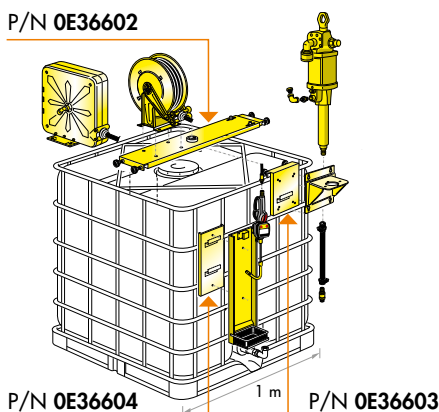

📦 No.2 packing m³ 0,120 🪴 kg 22

P/N 0E36610-S

Dispensing kit for oil and allied products with pump inserted centrally and hose reel,

- complete with: ▶ P/N 0E35163 pump R 3:1 - 14 l/min ▶ P/N 0E36602 pump support bracket ▶ P/N 0E38071 nipple 1/2" x 1/2" G ▶ P/N 430/41 hose reel 1/2" with 10 m ▶ P/N 0E37758 digital metering gun ▶ P/N 900 drip-tray

📦 No.4 packing m³ 0,250 🪴 kg 48

P/N 0E36620-S

Dispensing kit for oil and allied products with pump inserted centrally and hose reel,

- complete with: ▶ P/N 0E36063 pump R 5:1 - 18 l/min ▶ P/N 0E36602 pump support bracket ▶ P/N 0E38071 nipple 1/2" x 1/2" G ▶ P/N 430/41 hose reel 1/2" with 10 m ▶ P/N 0E37758 digital metering gun ▶ P/N 900 drip-tray

📦 No.4 packing m³ 0,250 🪴 kg 49

PUMP AND HOSE REEL SUPPORTS AVAILABLE FOR PERSONALIZED KIT

P/N 0E36602

The possible solutions for equipping kits for tanks are many, due to the various shapes and sizes of the tanks (cube, rectangular, cylindrical) and the way in which the pump can be mounted (with suction tube dipped, connected to a ball valve on the bottom, etc.). Therefore we recommend choosing the necessary components from among those indicated below, in order to make up the kit best suited to your needs.